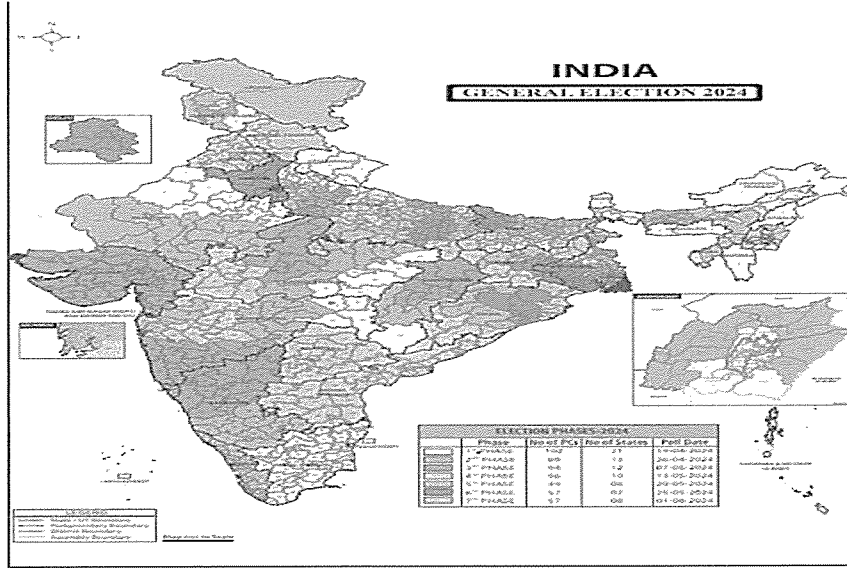

# ANNOUNCEMENT OF SCHEDULE FOR GENERAL ELECTIONS TO LOK SABHA AND LEGISLATIVE ASSEMBLIES OF ANDHRA PRADESH, ARUNACHAL PRADESH, ODISHA & SIKKIM, 2024 IN MAPS & TABLES

Posted On: 16 MAR 2024 7:07PM by PIB Delhi

Haryana	10						10	
Himachal Pradesh	4							4
Jharkhand	14				4	3	4	3
Karnataka	28		14	14				
Kerala	20		20					
Madhya Pradesh	29	6	7	8	8			
Maharashtra	48	5	8	11	11	13		
Manipur	2	2	1					
Meghalaya	2	2						
Mizoram	1	1						
Nagaland	1	1						
Odisha	21				4	5	6	6
Punjab	13							13
Rajasthan	25	12	13					
Sikkim	1	1						
Tamil Nadu	39	39						
Telangana	17				17			
Tripura	2	1	1					
Uttar Pradesh	80	8	8	10	13	14	14	13
Uttarakhand	5	5						
West Bengal	42	3	3	4	8	7	8	9
Andaman and Nicobar Islands	1	1						
Chandigarh	1							1
Dadra and Nagar Haveli and Daman and Diu	2			2				
Jammu and Kashmir	5	1	1	1	1	1		
Ladakh	1					1		
Lakshadweep	1	1						
NCT of Delhi	7						7	
Puducherry	1	1						